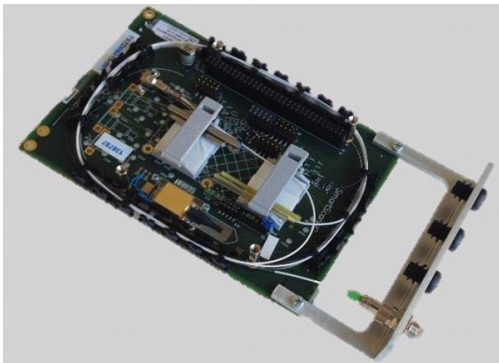

WaveCapture™ Series

[BAYspec, Inc.](http://www.bayspec.com)

FBGA
FBG analyzer module

FBG module excellent wavelength accuracy, ultra-low power consumption, small form factor, fast (sub-ms) response time, no moving parts, and lifetime calibration

FBGA-IRS
integrated reference source

Integrated spectral engine covering multiple wavelengths simultaneously for precise and rapid fiber Bragg grating sensor system measurements.

FBGA
FBG analyzer system

Interrogation device with an integrated light source for monitoring multiple wavelengths distributed over 4 channels

Smart Scan Series

[Smart Fibres Ltd](#)

SmartScan SBI

Complete Single Board FBG Interrogator

- Multi-kHz Scanning
- Extraordinary SmartScan Resolution
- Scalable Modular Architecture
- Rugged Solid State Design with no moving Parts
- Available as an OEM module for customer integration

SmartScan Interrogator